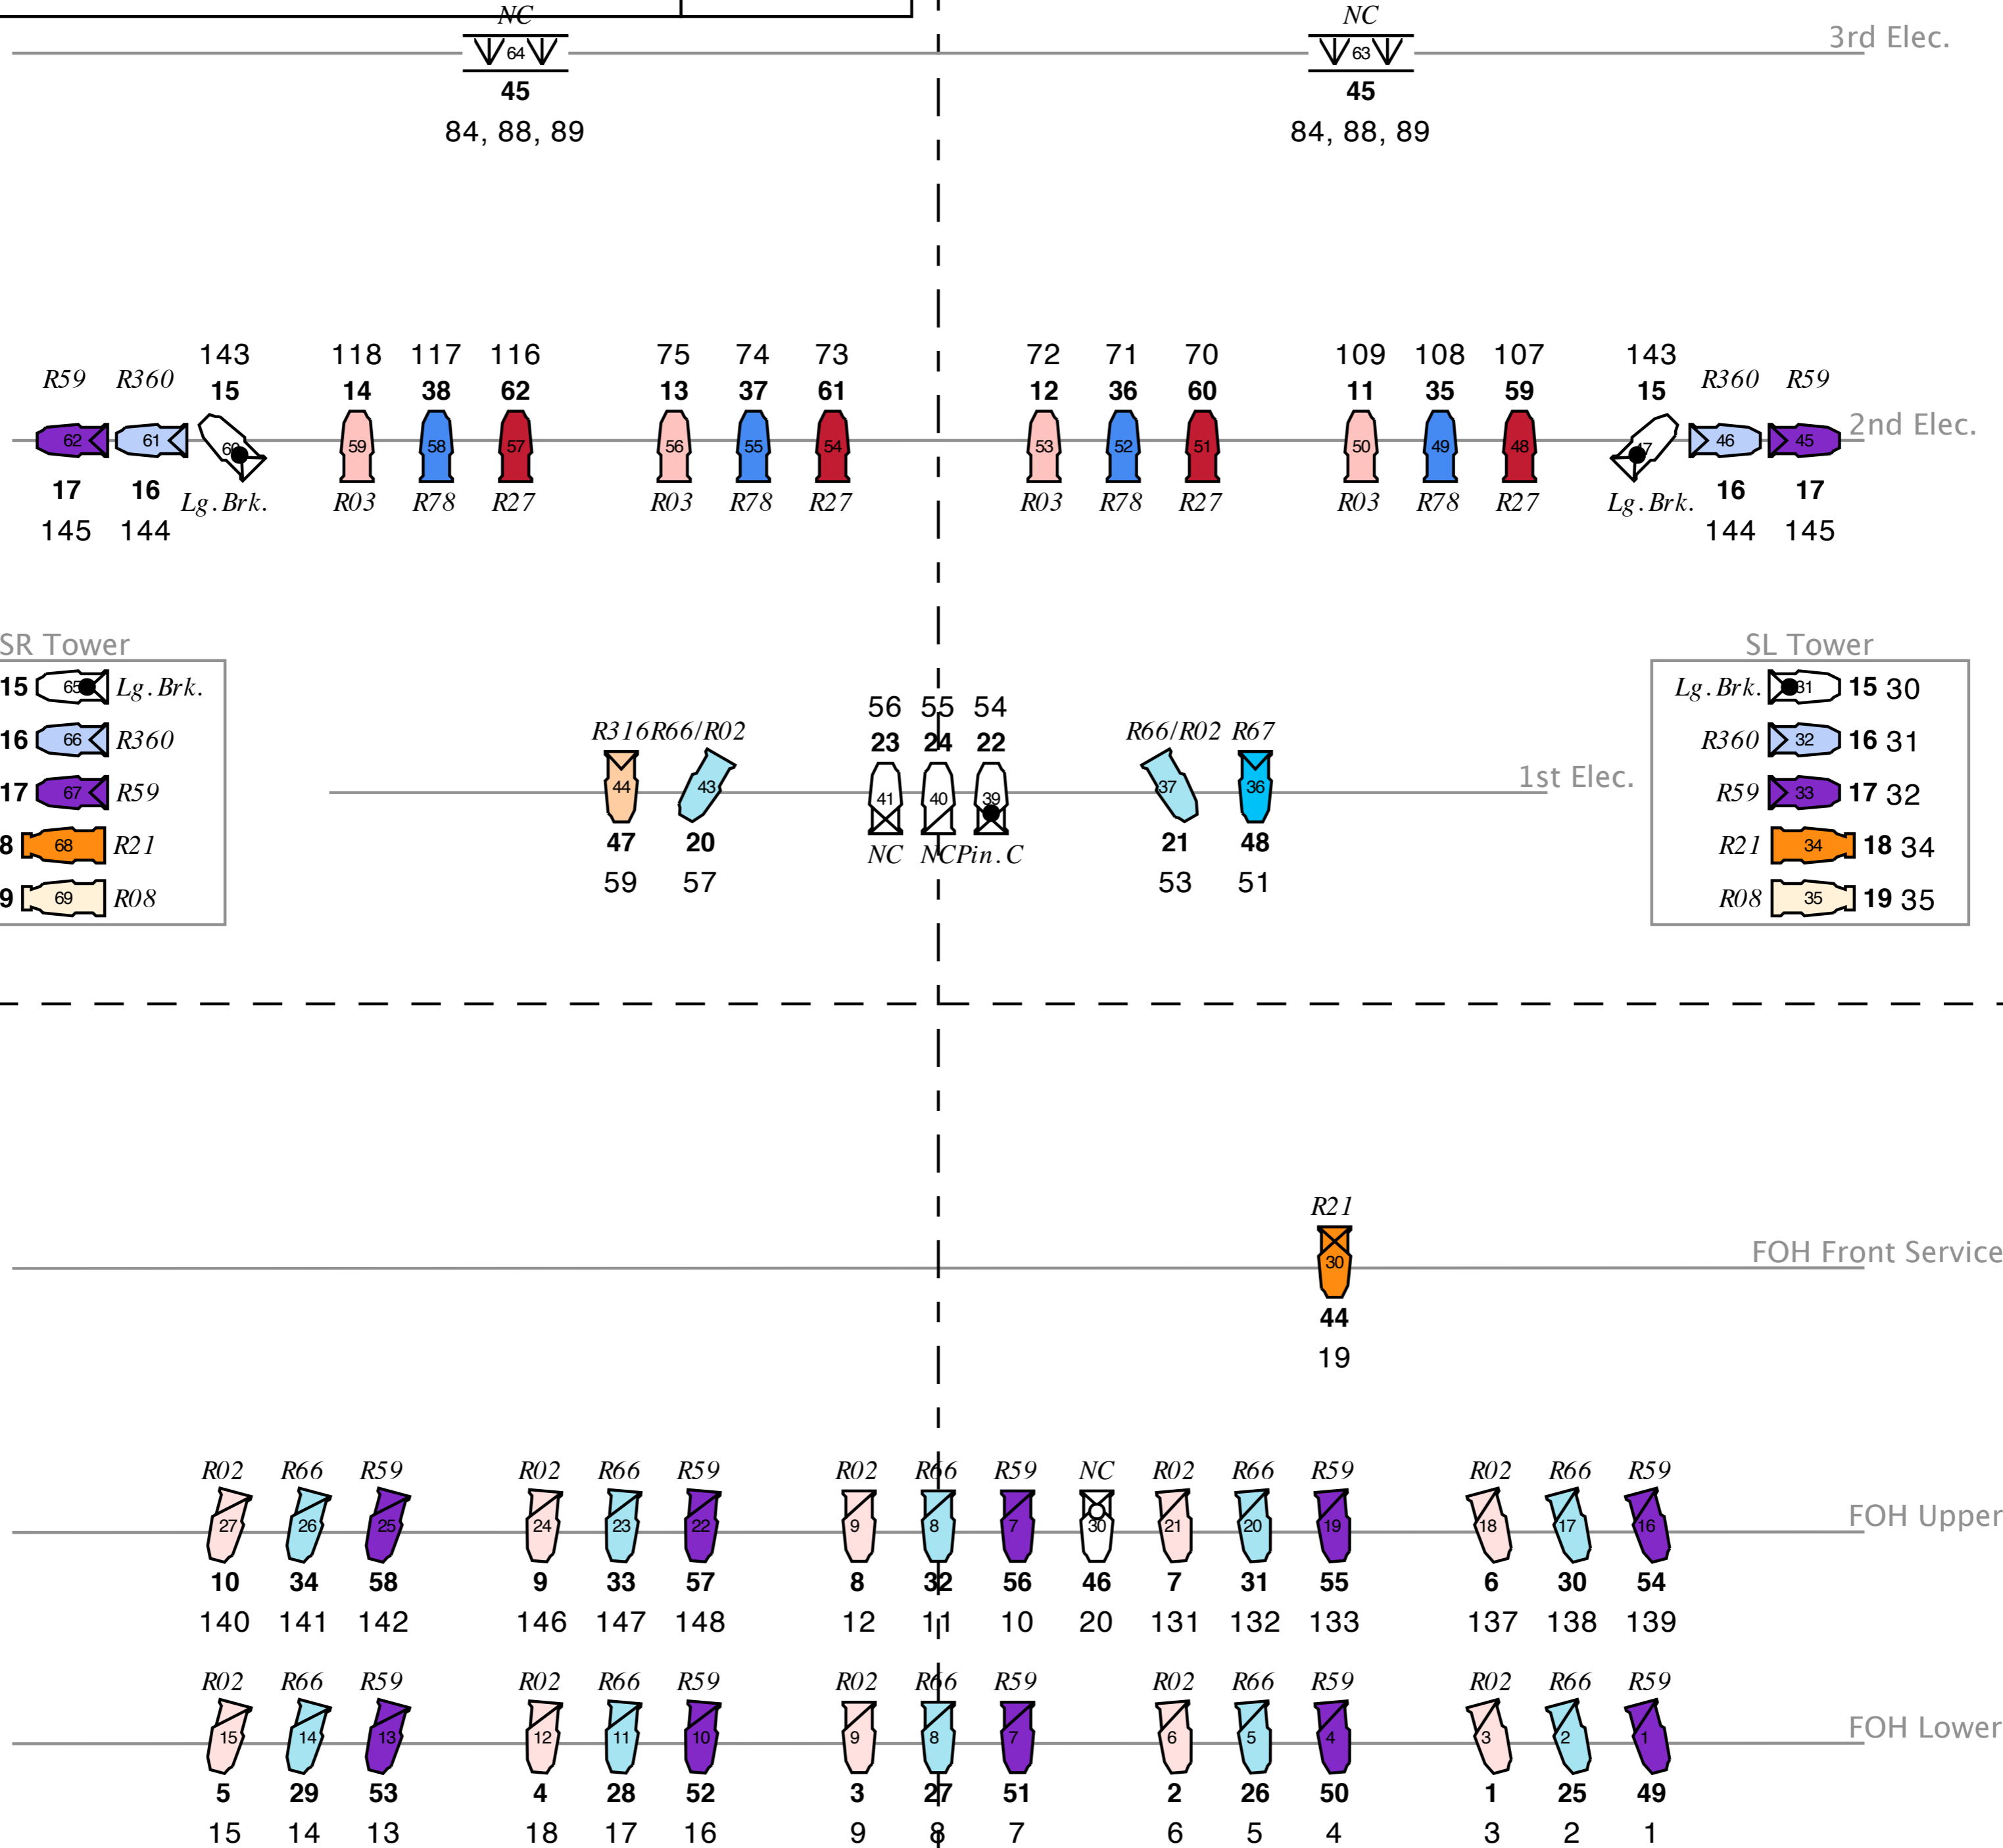

## Light Plot

No document scale

4th Elec.

3rd Elec.

2nd Elec.

1st Elec.

FOH Front Service CW

FOH Upper CW

FOH Lower CW

SR Tower

36	15	65	Lg. Brk.
37	16	66	R360
38	17	67	R59
39	18	68	R21
40	19	69	R08

SL Tower

Lg. Brk.	31	15	30
R360	32	16	31
R59	33	17	32
R21	34	18	34
R08	35	19	35

Key			
Color			
Channel Dimmer			